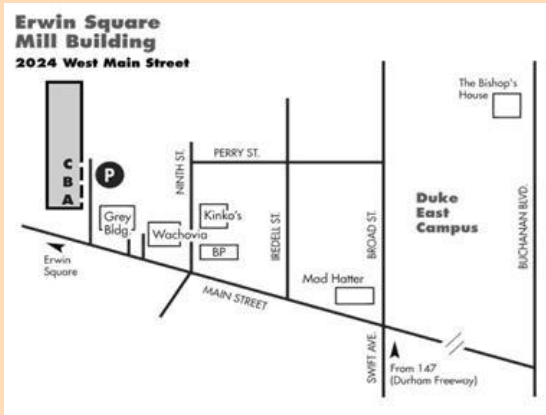

LAB LOCATION?

2nd floor, Bay B
Erwin Mill
2024 West Main St.
Durham, NC 27705

www.ssri.duke.edu/diisp-lab.php

The DIISP Lab is located on the second floor of Bay B in Erwin Mill. It is a 10-minute walk from East Campus or a convenient bus ride from both East and West Campuses. The C-6 bus runs between 8:30am-6:30pm on weekdays during the academic year. You can find the schedule at <http://www.ssri.duke.edu> in the "I am looking for..." section.